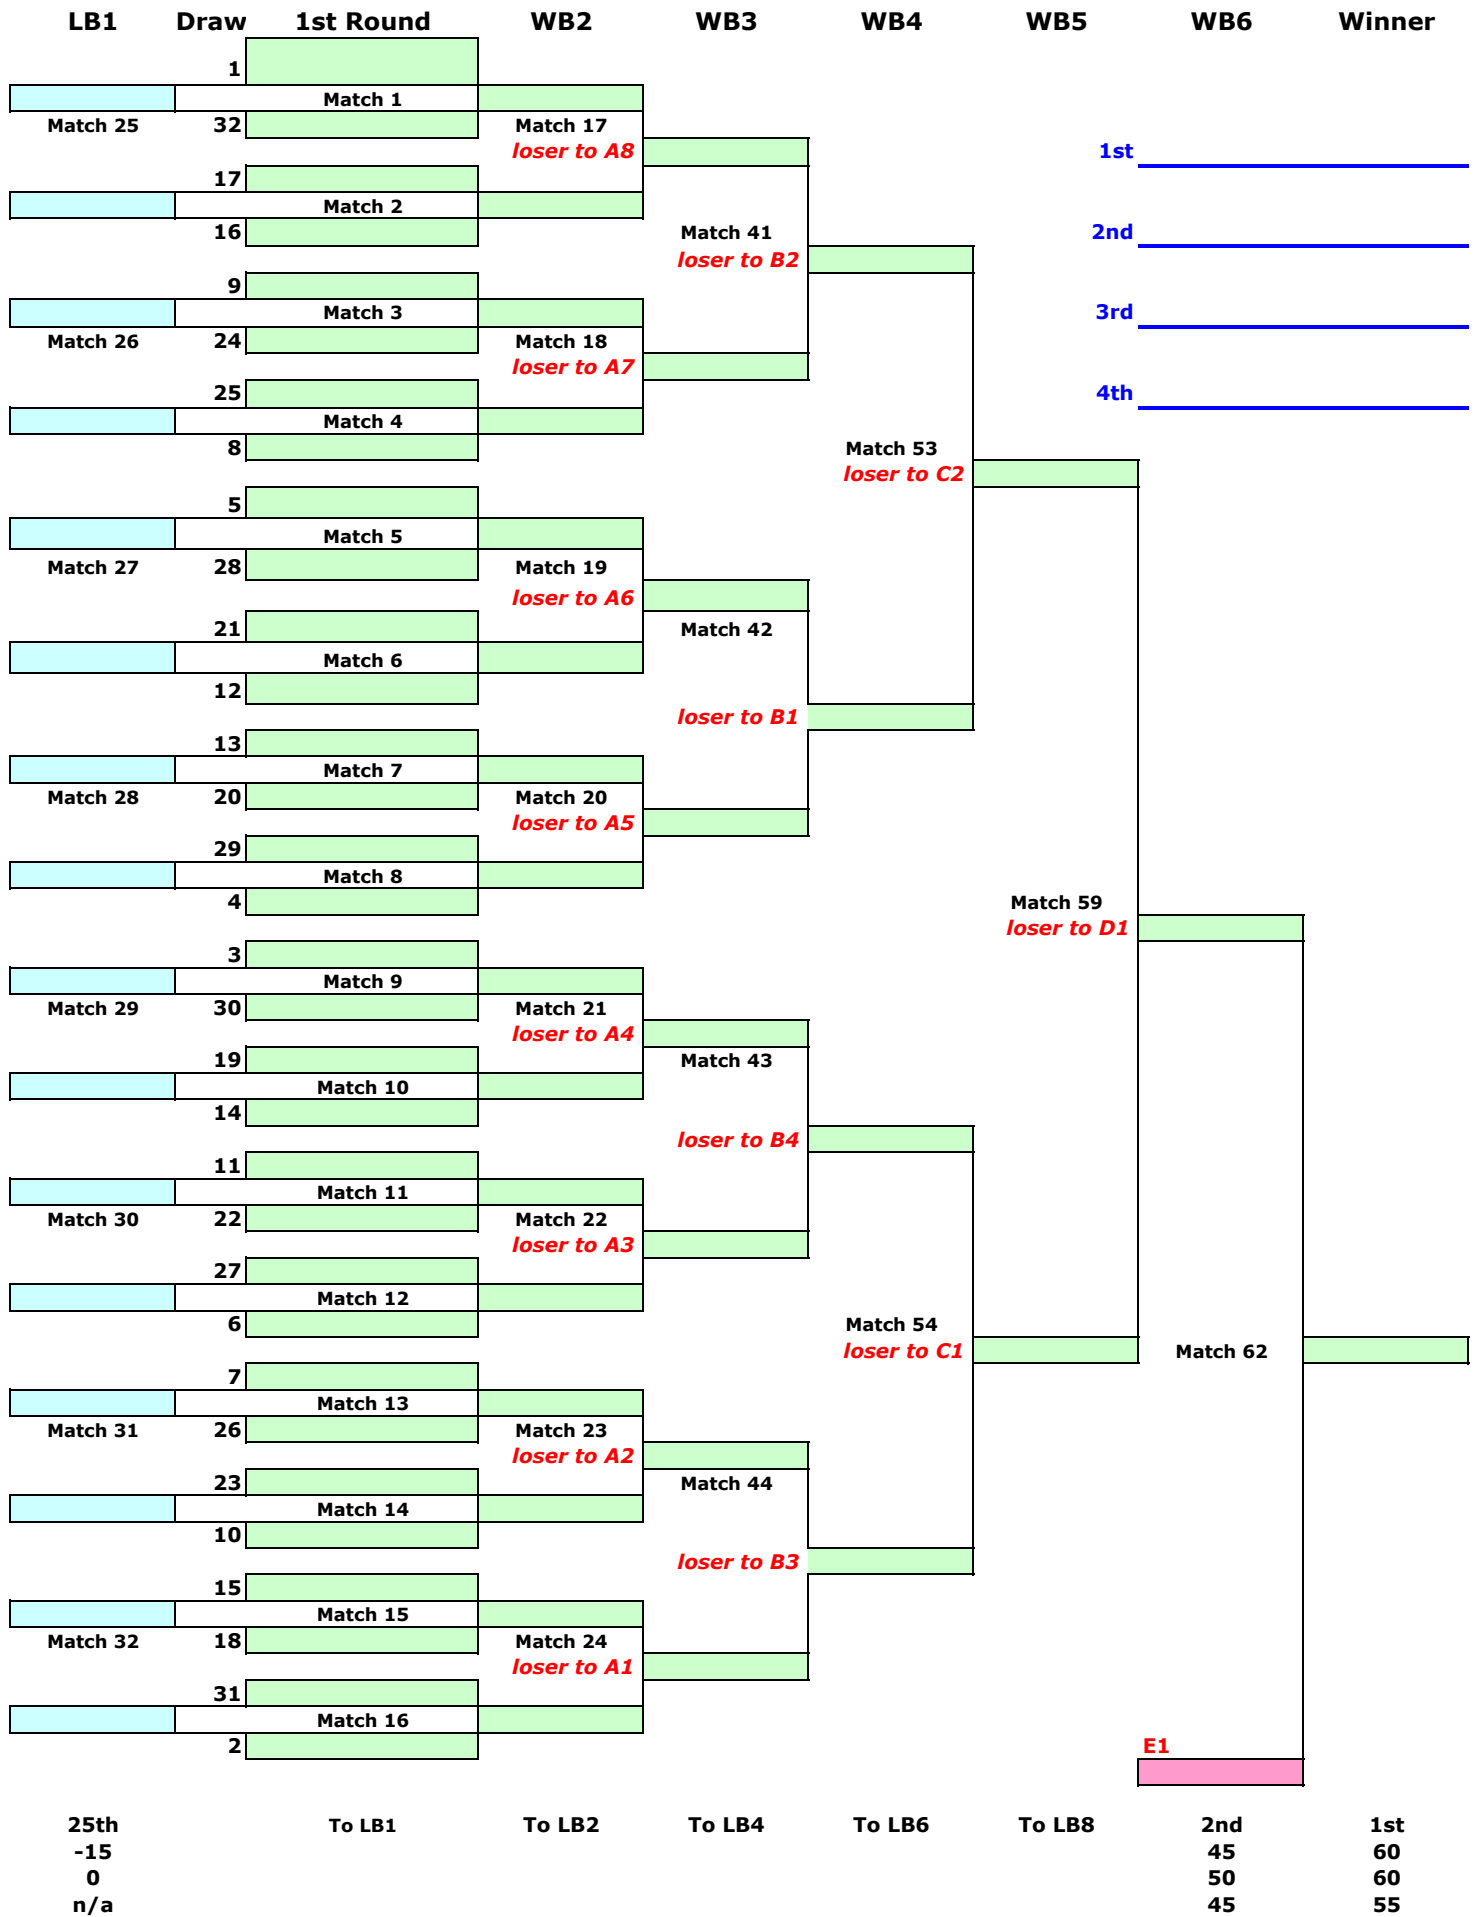

Double Elimination Chart

Losers Bracket

LB8

LB7

LB6

LB5

LB4

LB3

LB2

32 Teams

Date _____

Event _____

Location _____

Promoter _____

	3rd	4th	5th	7th	9th	13th	17th
To Final	35	25	15	10	5	0	-10
Tornado Points	40	30	25	20	15	10	5
Garlando 25-32	35	25	20	15	10	5	0

Winners Bracket

25th	To LB1	To LB2	To LB4	To LB6	To LB8	2nd	1st
-15						45	60
0						50	60
n/a						45	55