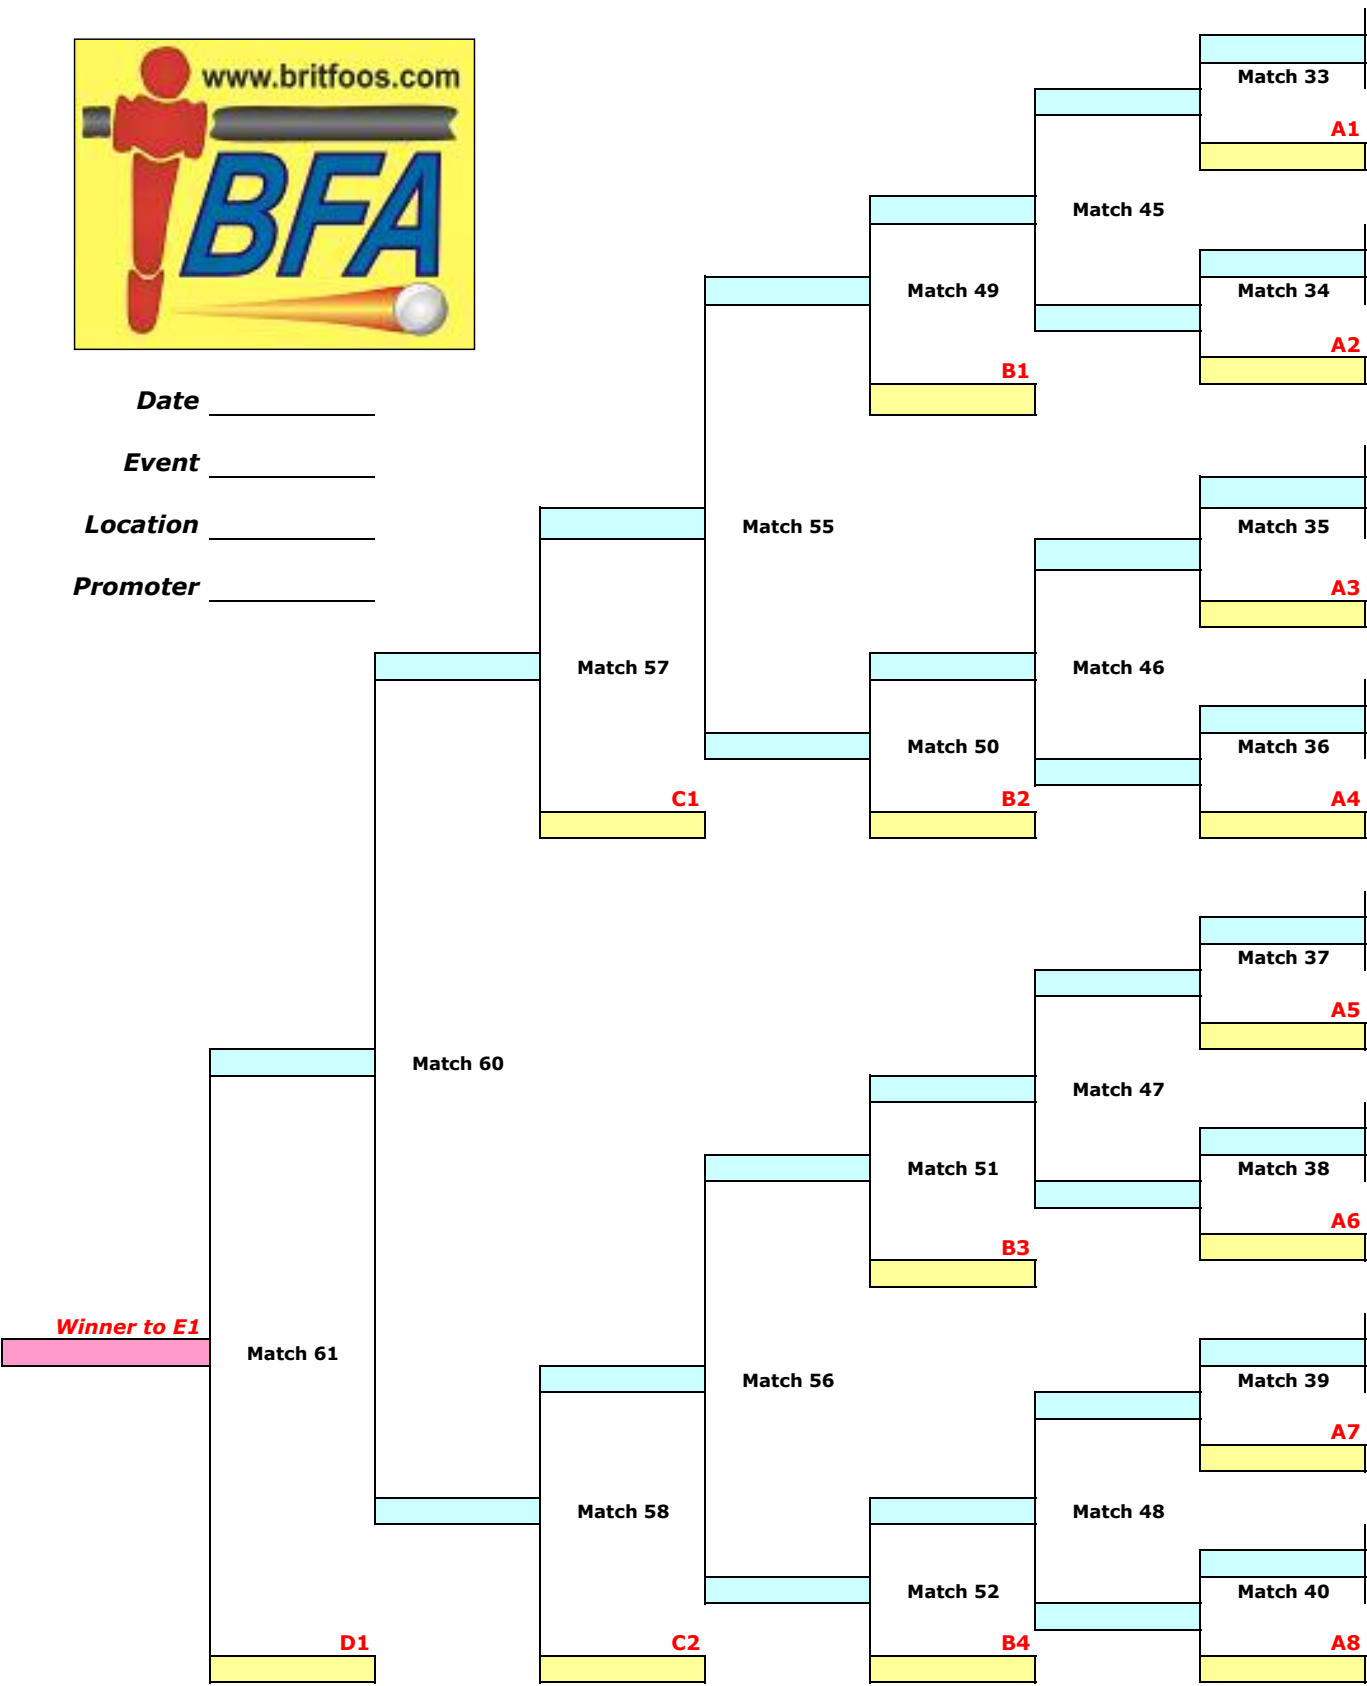

Double Elimination Chart

Losers Bracket

LB8

LB7

LB6

LB5

LB4

LB3

LB2

32 Teams

Date _____

Event _____

Location _____

Promoter _____

	3rd	4th	5th	7th	9th	13th	17th
To Final	35	25	15	10	5	0	-10
Tornado Points	40	30	25	20	15	10	5
Garlando 25-32	35	25	20	15	10	5	0

Winners Bracket

25th	To LB1	To LB2	To LB4	To LB6	To LB8	2nd	1st
-15						45	60
0						50	60
n/a						45	55