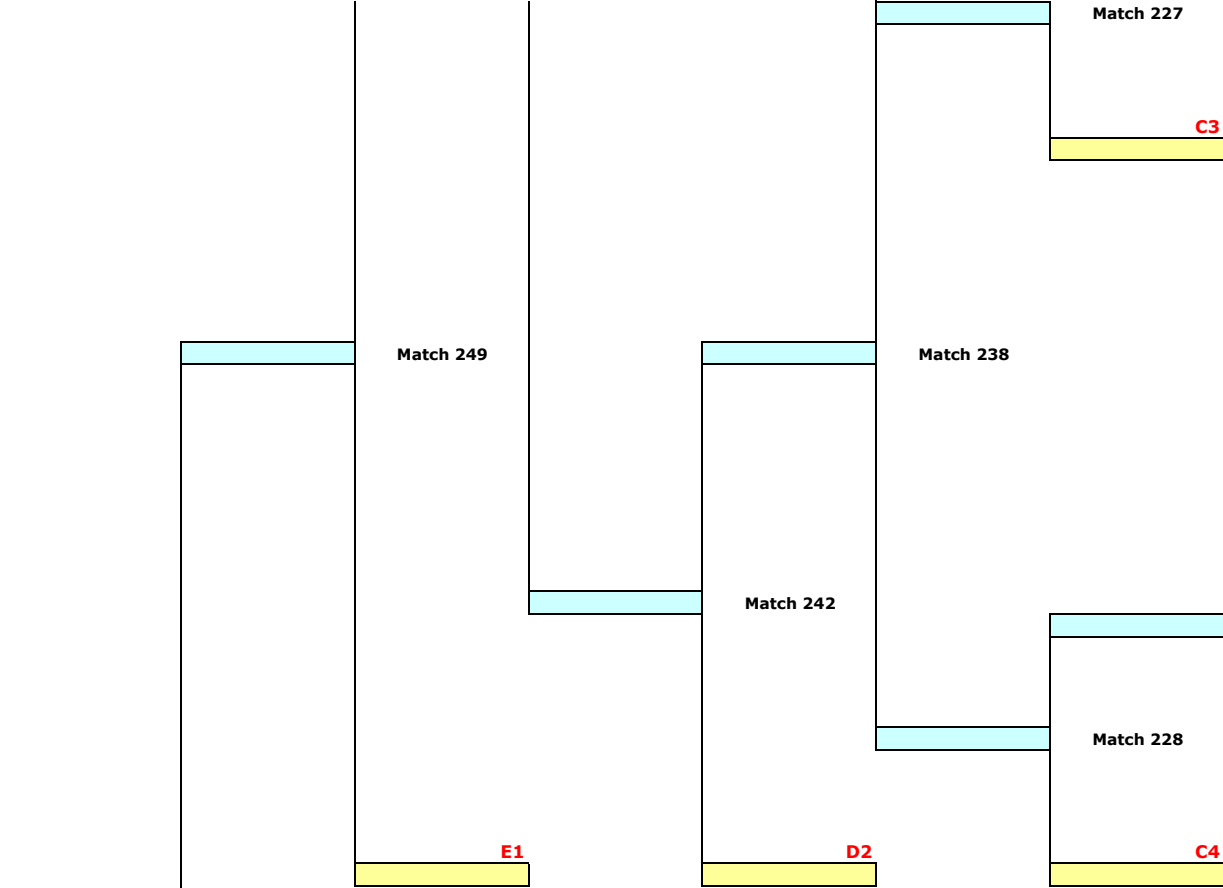

Double Elimination Chart

128 Teams

Losers

LB Winner

LB12

LB11

LB10

LB9

LB8

LB7

LB6

Date _____

Event _____

Location _____

Promoter _____

To Final	3rd	4th	5th	7th	9th	13th	17th
Tornado Points	60	50	40	35	30	25	20
Garlando 97-128	60	50	45	40	35	30	25
Garlando 65-96	55	45	40	35	30	25	20

Bracket

25th	33rd	49th	65th	97th	To LB1	To LB2
15	10	0	-10	-15		
20	15	10	5	0		
15	10	5	0	n/a		

Winners Bracket

WB3

WB4

WB5

WB6

WB7

WB8

Winner

- 1st _____
- 2nd _____
- 3rd _____
- 4th _____

To LB4

To LB6

To LB8

To LB10

To LB12