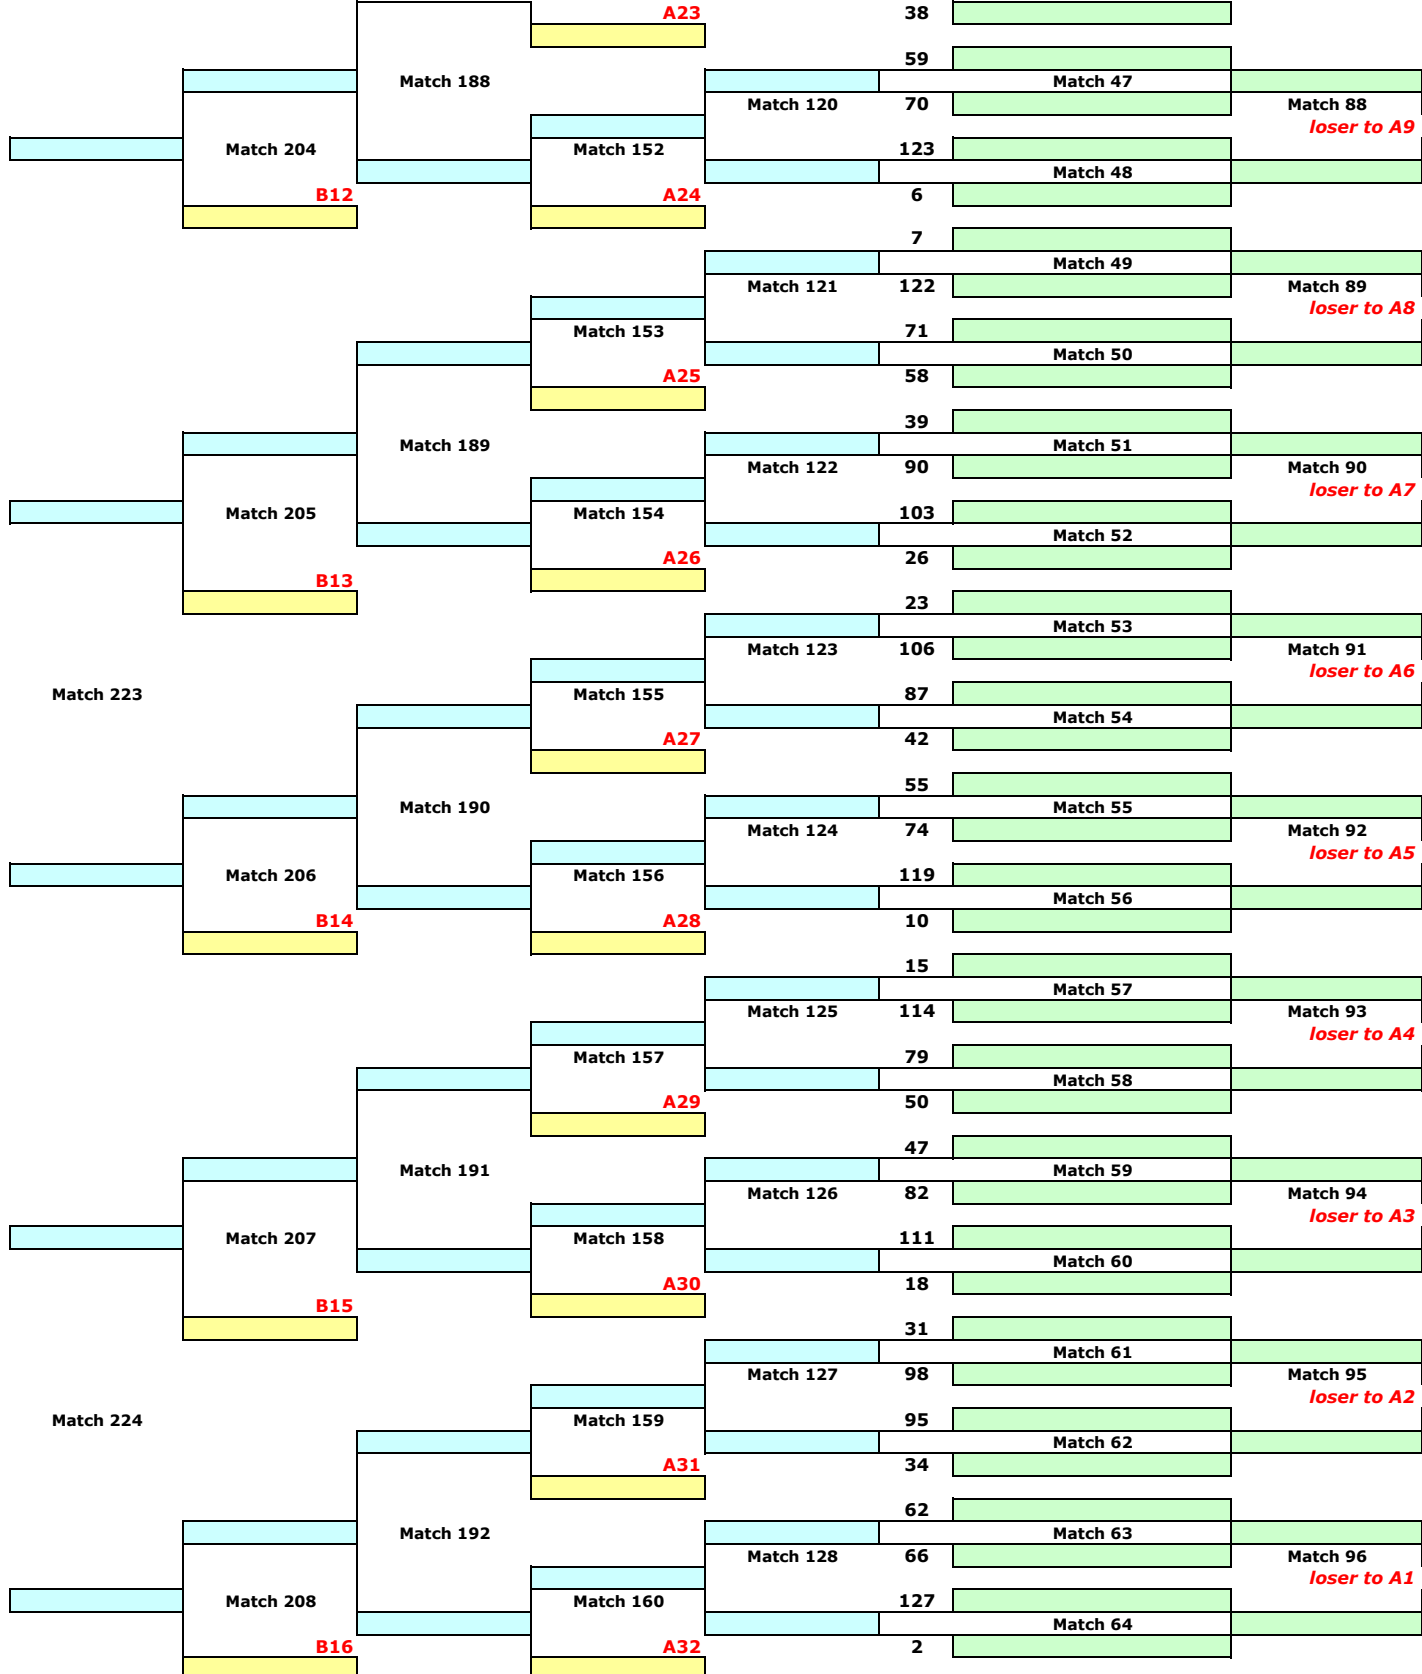

Double Elimination Chart

128 Teams

Losers

LB Winner

LB12

LB11

LB10

LB9

LB8

LB7

LB6

Date _____

Event _____

Location _____

Promoter _____

To Final	3rd	4th	5th	7th	9th	13th	17th
Tornado Points	60	50	40	35	30	25	20
Garlando 97-128	60	50	45	40	35	30	25
Garlando 65-96	55	45	40	35	30	25	20

Bracket

25th	33rd	49th	65th	97th	To LB1	To LB2
15	10	0	-10	-15		
20	15	10	5	0		
15	10	5	0	n/a		

Winners Bracket

WB3

WB4

WB5

WB6

WB7

WB8

Winner

- 1st _____
- 2nd _____
- 3rd _____
- 4th _____

To LB4

To LB6

To LB8

To LB10

To LB12