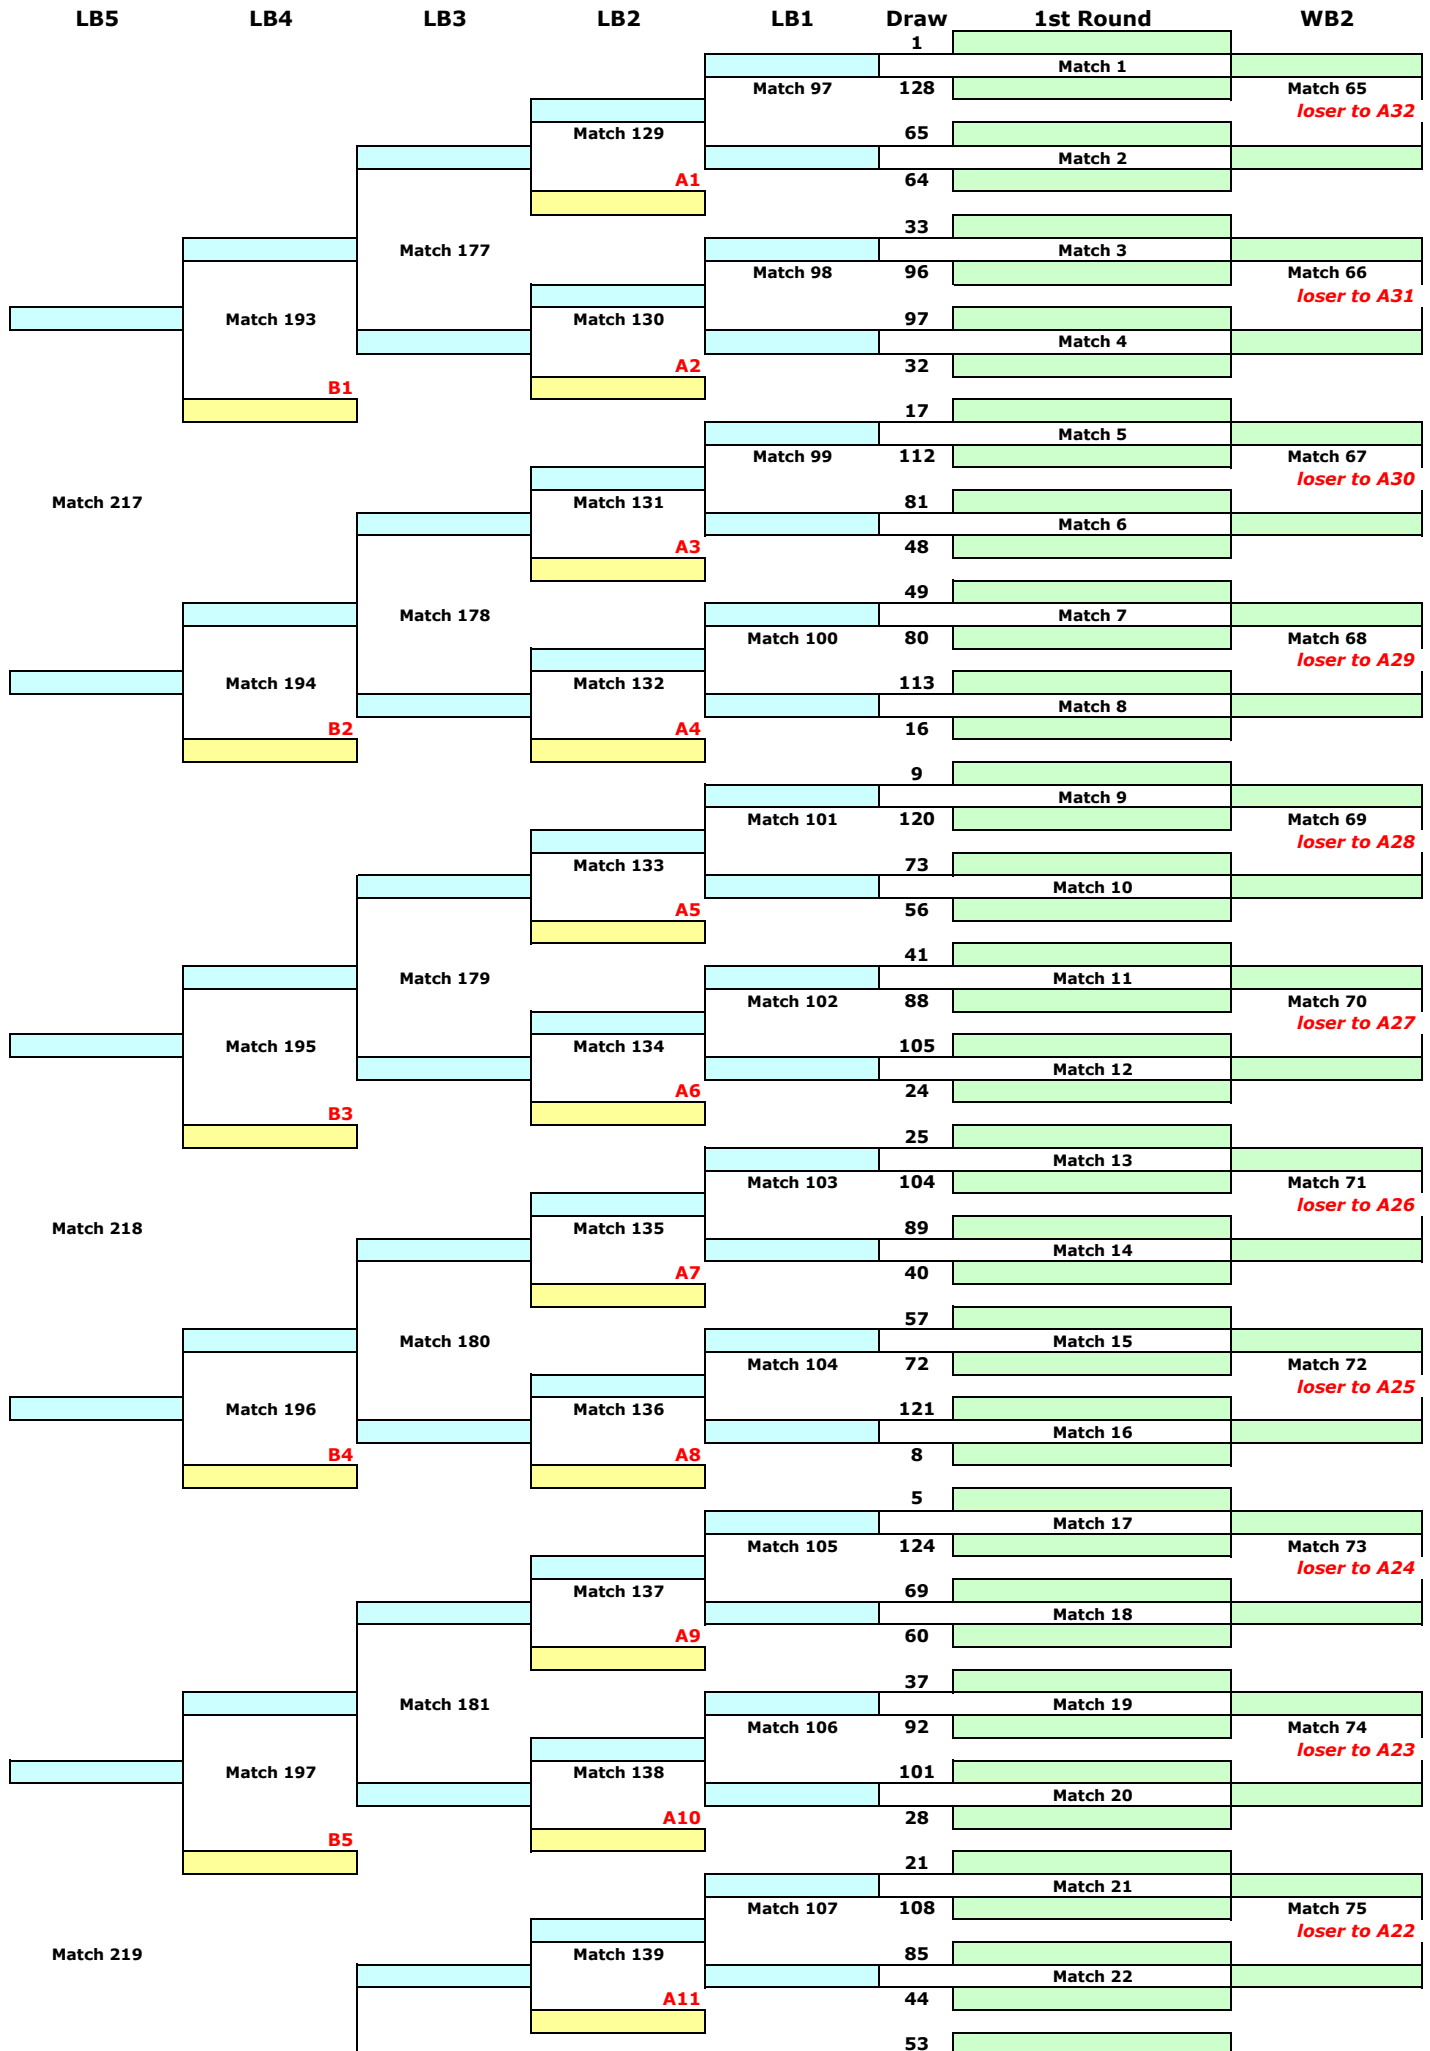

Double Elimination Chart

128 Teams

Losers

LB Winner

LB12

LB11

LB10

LB9

LB8

LB7

LB6

Date _____

Event _____

Location _____

Promoter _____

To Final	3rd	4th	5th	7th	9th	13th	17th
Tornado Points	60	50	40	35	30	25	20
Garlando 97-128	60	50	45	40	35	30	25
Garlando 65-96	55	45	40	35	30	25	20

Bracket

25th	33rd	49th	65th	97th	To LB1	To LB2
15	10	0	-10	-15		
20	15	10	5	0		
15	10	5	0	n/a		

Winners Bracket

WB3

WB4

WB5

WB6

WB7

WB8

Winner

- 1st _____
- 2nd _____
- 3rd _____
- 4th _____

To LB4

To LB6

To LB8

To LB10

To LB12