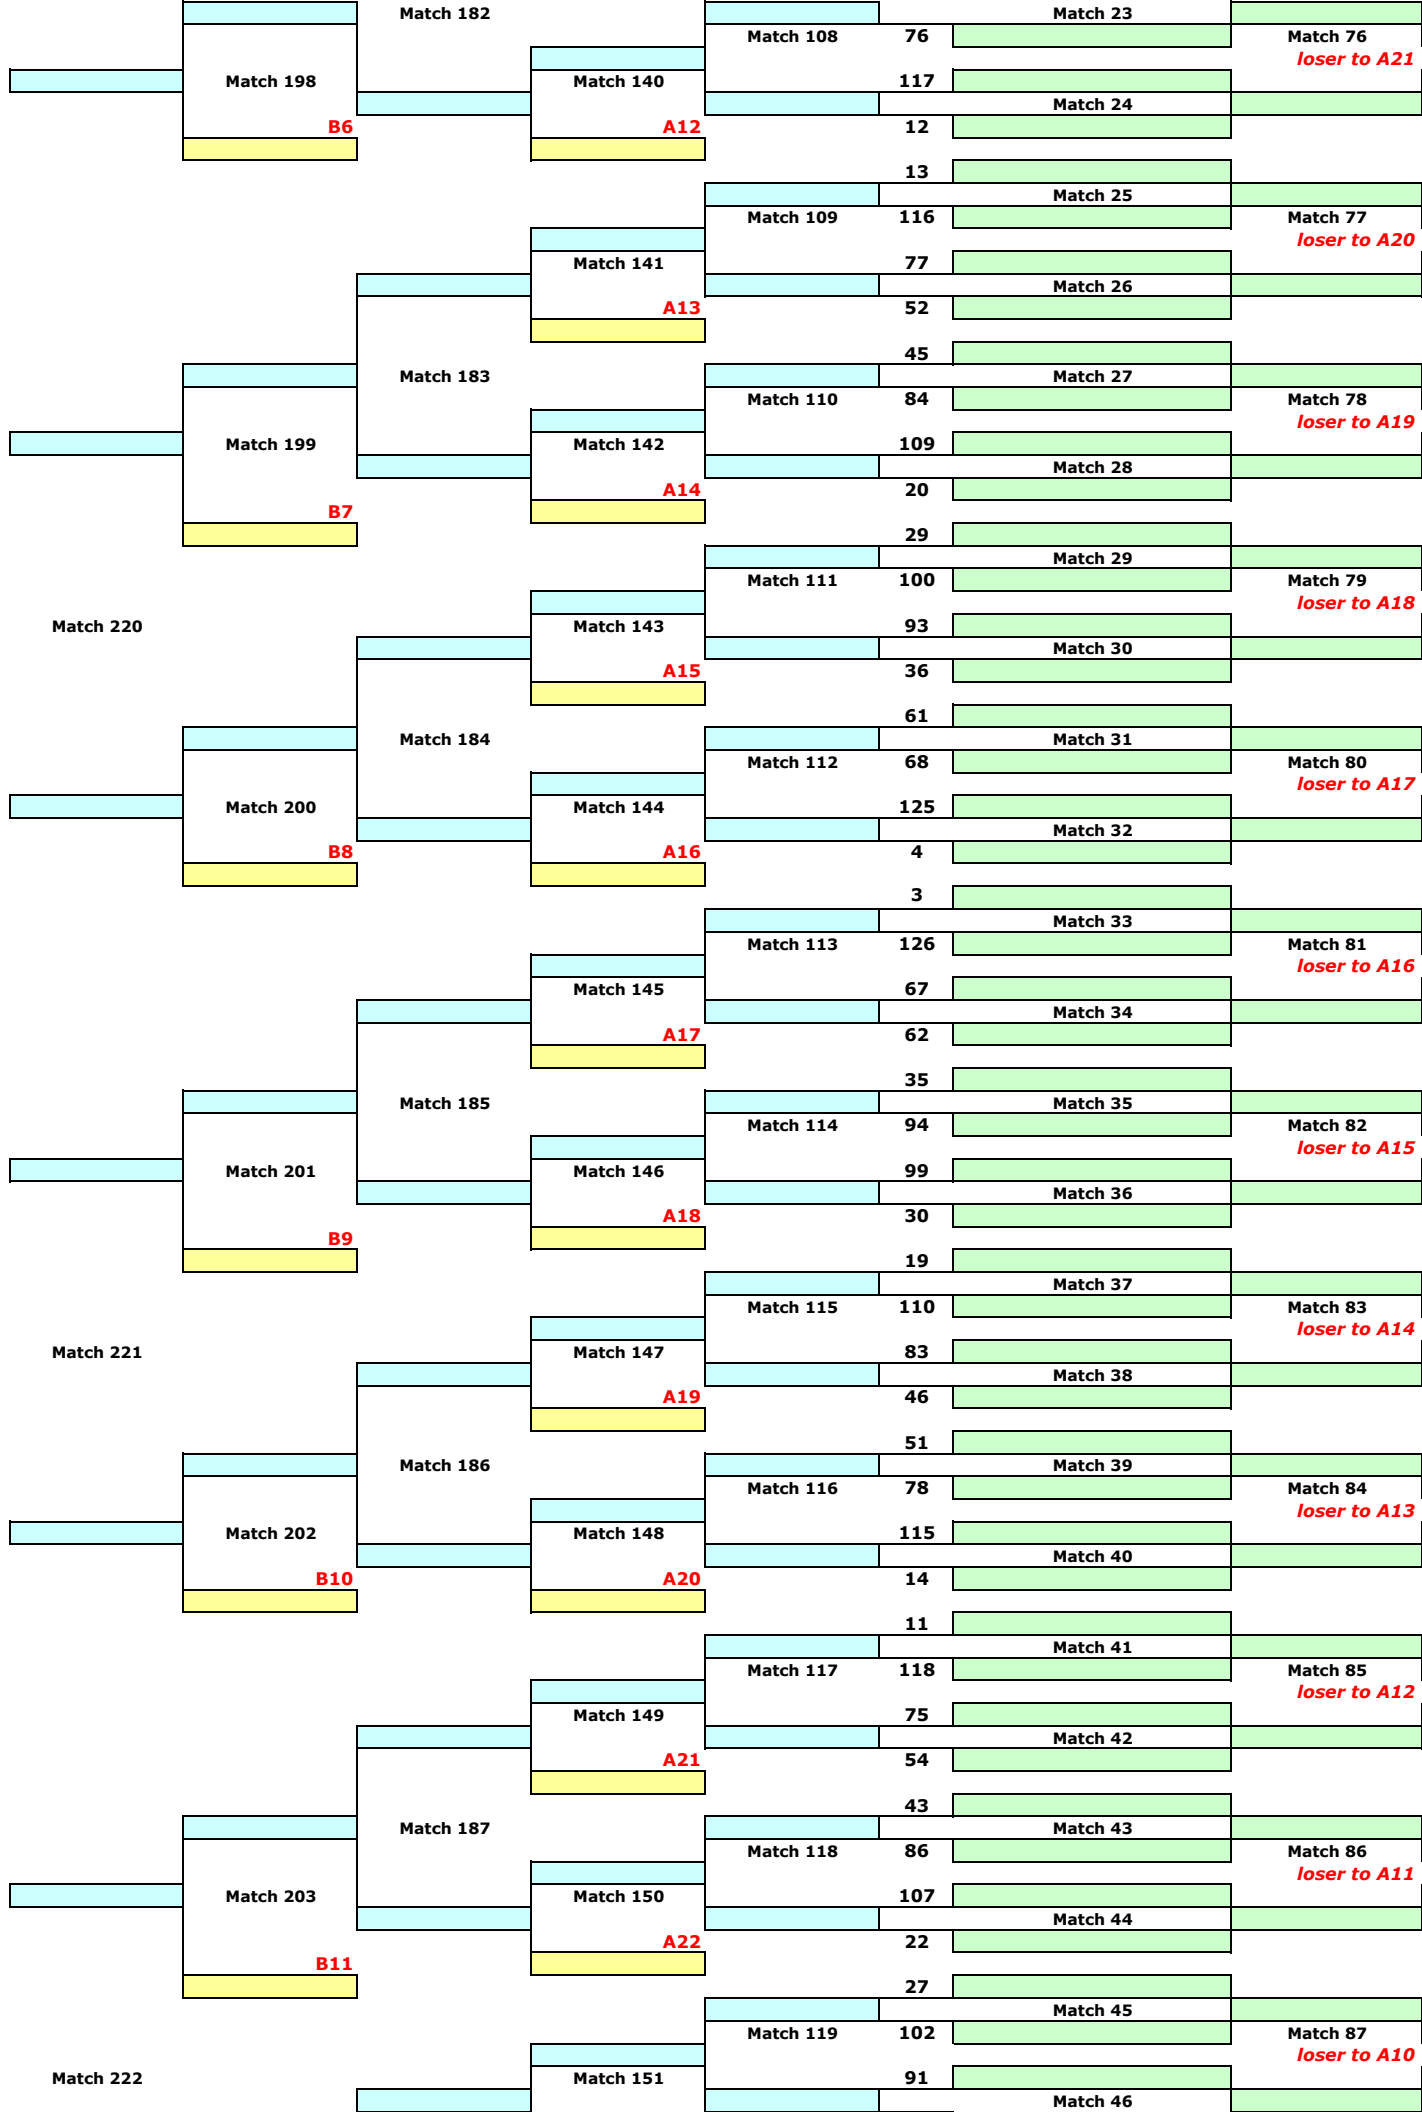

Double Elimination Chart

128 Teams

Losers

LB Winner

LB12

LB11

LB10

LB9

LB8

LB7

LB6

Date _____

Event _____

Location _____

Promoter _____

To Final	3rd	4th	5th	7th	9th	13th	17th
Tornado Points	60	50	40	35	30	25	20
Garlando 97-128	60	50	45	40	35	30	25
Garlando 65-96	55	45	40	35	30	25	20

Bracket

25th	33rd	49th	65th	97th	To LB1	To LB2
15	10	0	-10	-15		
20	15	10	5	0		
15	10	5	0	n/a		

Winners Bracket

WB3

WB4

WB5

WB6

WB7

WB8

Winner

- 1st _____
- 2nd _____
- 3rd _____
- 4th _____

To LB4

To LB6

To LB8

To LB10

To LB12