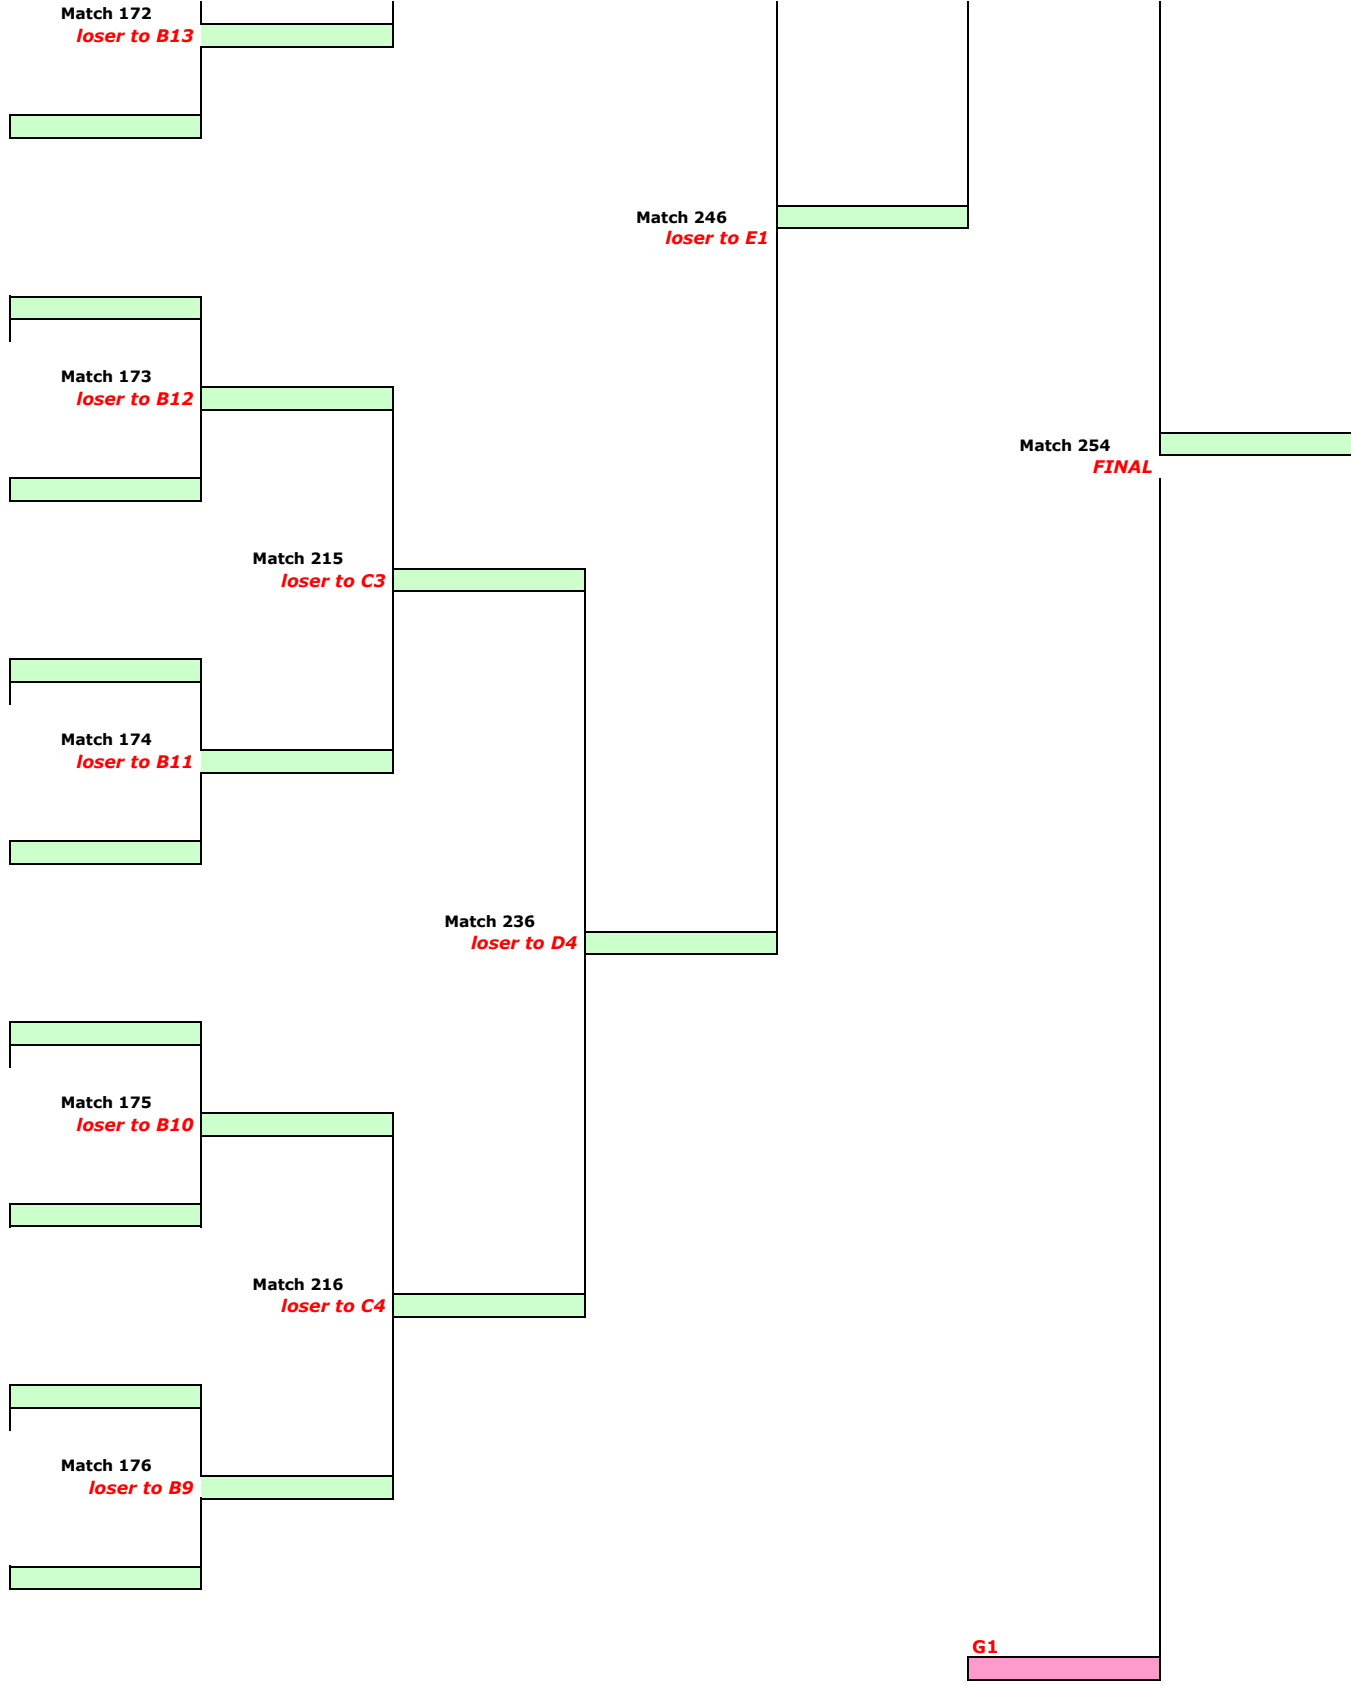

Double Elimination Chart

128 Teams

Losers

LB Winner

LB12

LB11

LB10

LB9

LB8

LB7

LB6

Date _____

Event _____

Location _____

Promoter _____

To Final	3rd	4th	5th	7th	9th	13th	17th
Tornado Points	60	50	40	35	30	25	20
Garlando 97-128	60	50	45	40	35	30	25
Garlando 65-96	55	45	40	35	30	25	20

Bracket

25th	33rd	49th	65th	97th	To LB1	To LB2
15	10	0	-10	-15		
20	15	10	5	0		
15	10	5	0	n/a		

Winners Bracket

WB3

WB4

WB5

WB6

WB7

WB8

Winner

- 1st _____
- 2nd _____
- 3rd _____
- 4th _____

To LB4

To LB6

To LB8

To LB10

To LB12