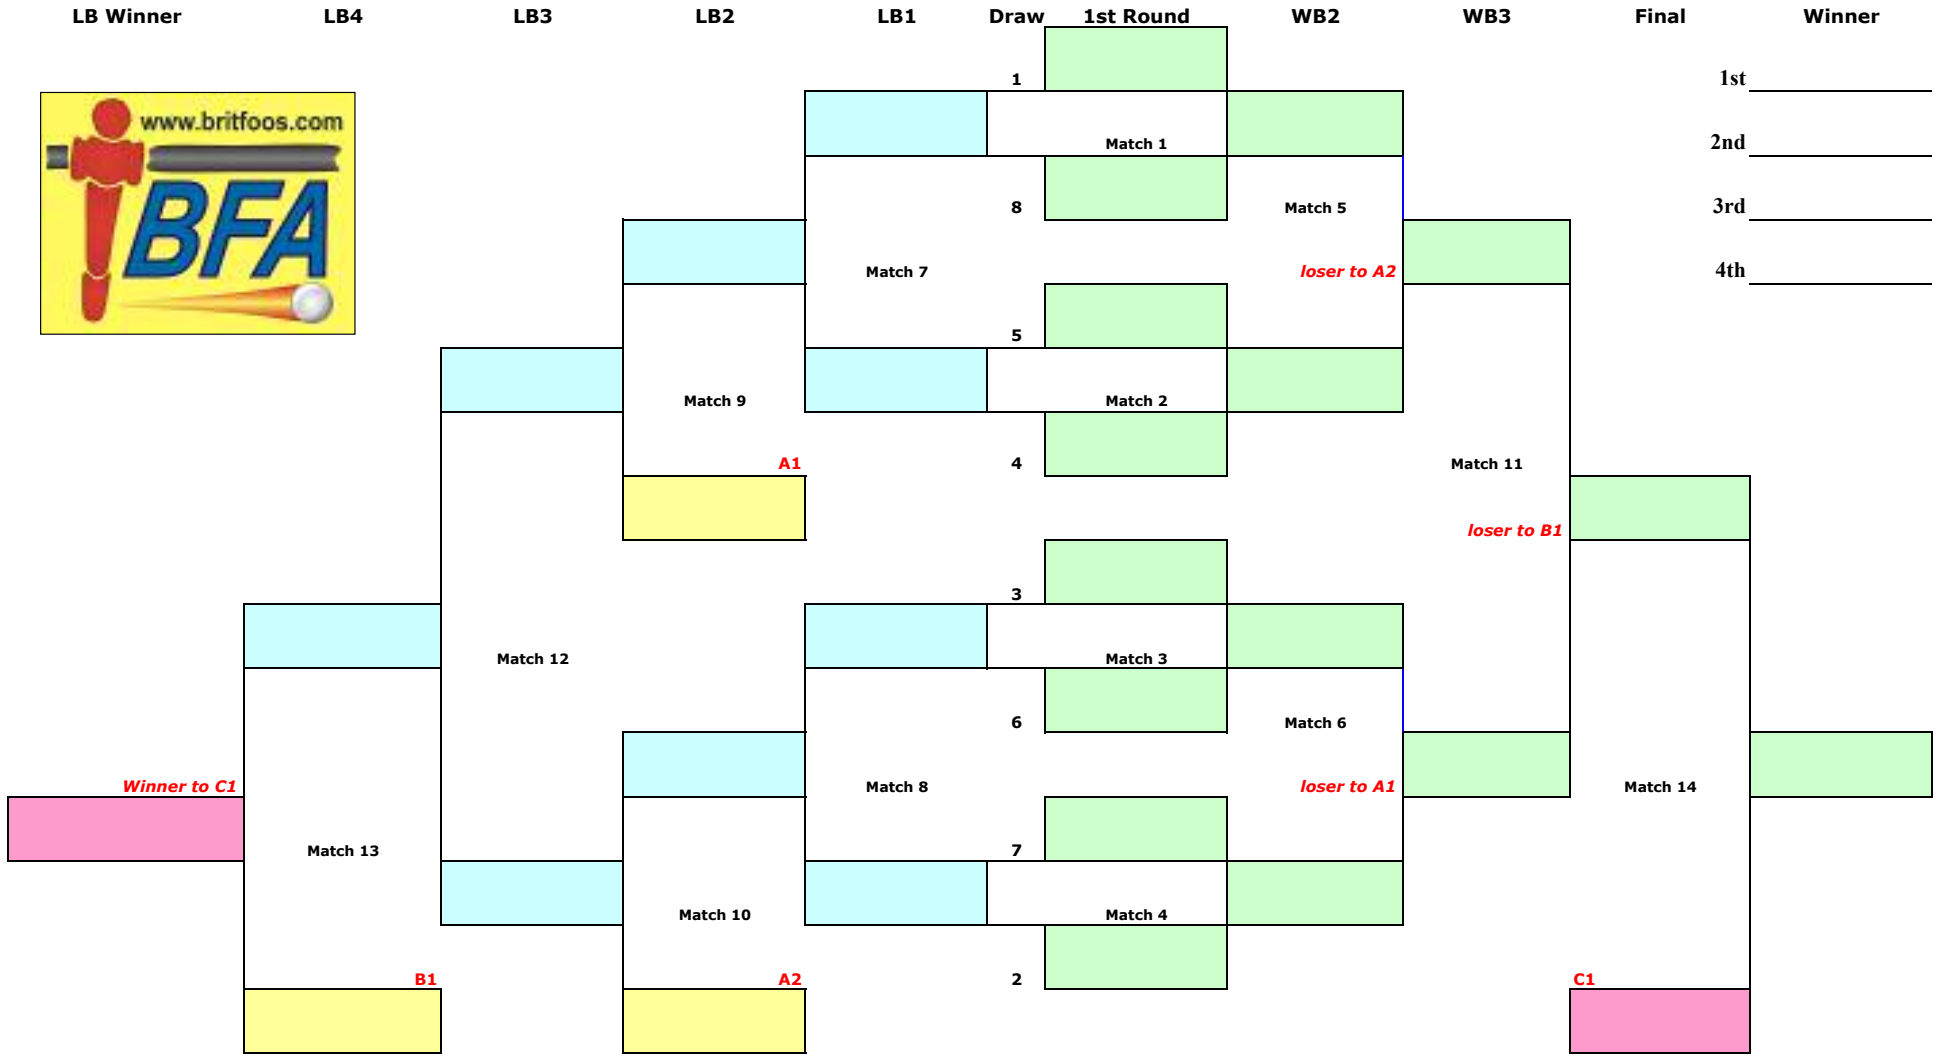

**Double Elimination Chart**  
**8 teams**

**Winners Bracket**

**Losers Bracket**

- 1st \_\_\_\_\_
- 2nd \_\_\_\_\_
- 3rd \_\_\_\_\_
- 4th \_\_\_\_\_

	To Final	3rd	4th	5th	7th	To LB1	To LB2	To LB4	2nd	1st
<b>Tornado Points</b>		<b>25</b>	<b>15</b>	<b>10</b>	<b>0</b>				<b>35</b>	<b>50</b>
Garlando Points (7/8)		20	10	5	0				30	40
Garlando Points (5/6)		15	5	0	n/a				25	35
Garlando Points (4)		10	0	n/a	n/a				20	30