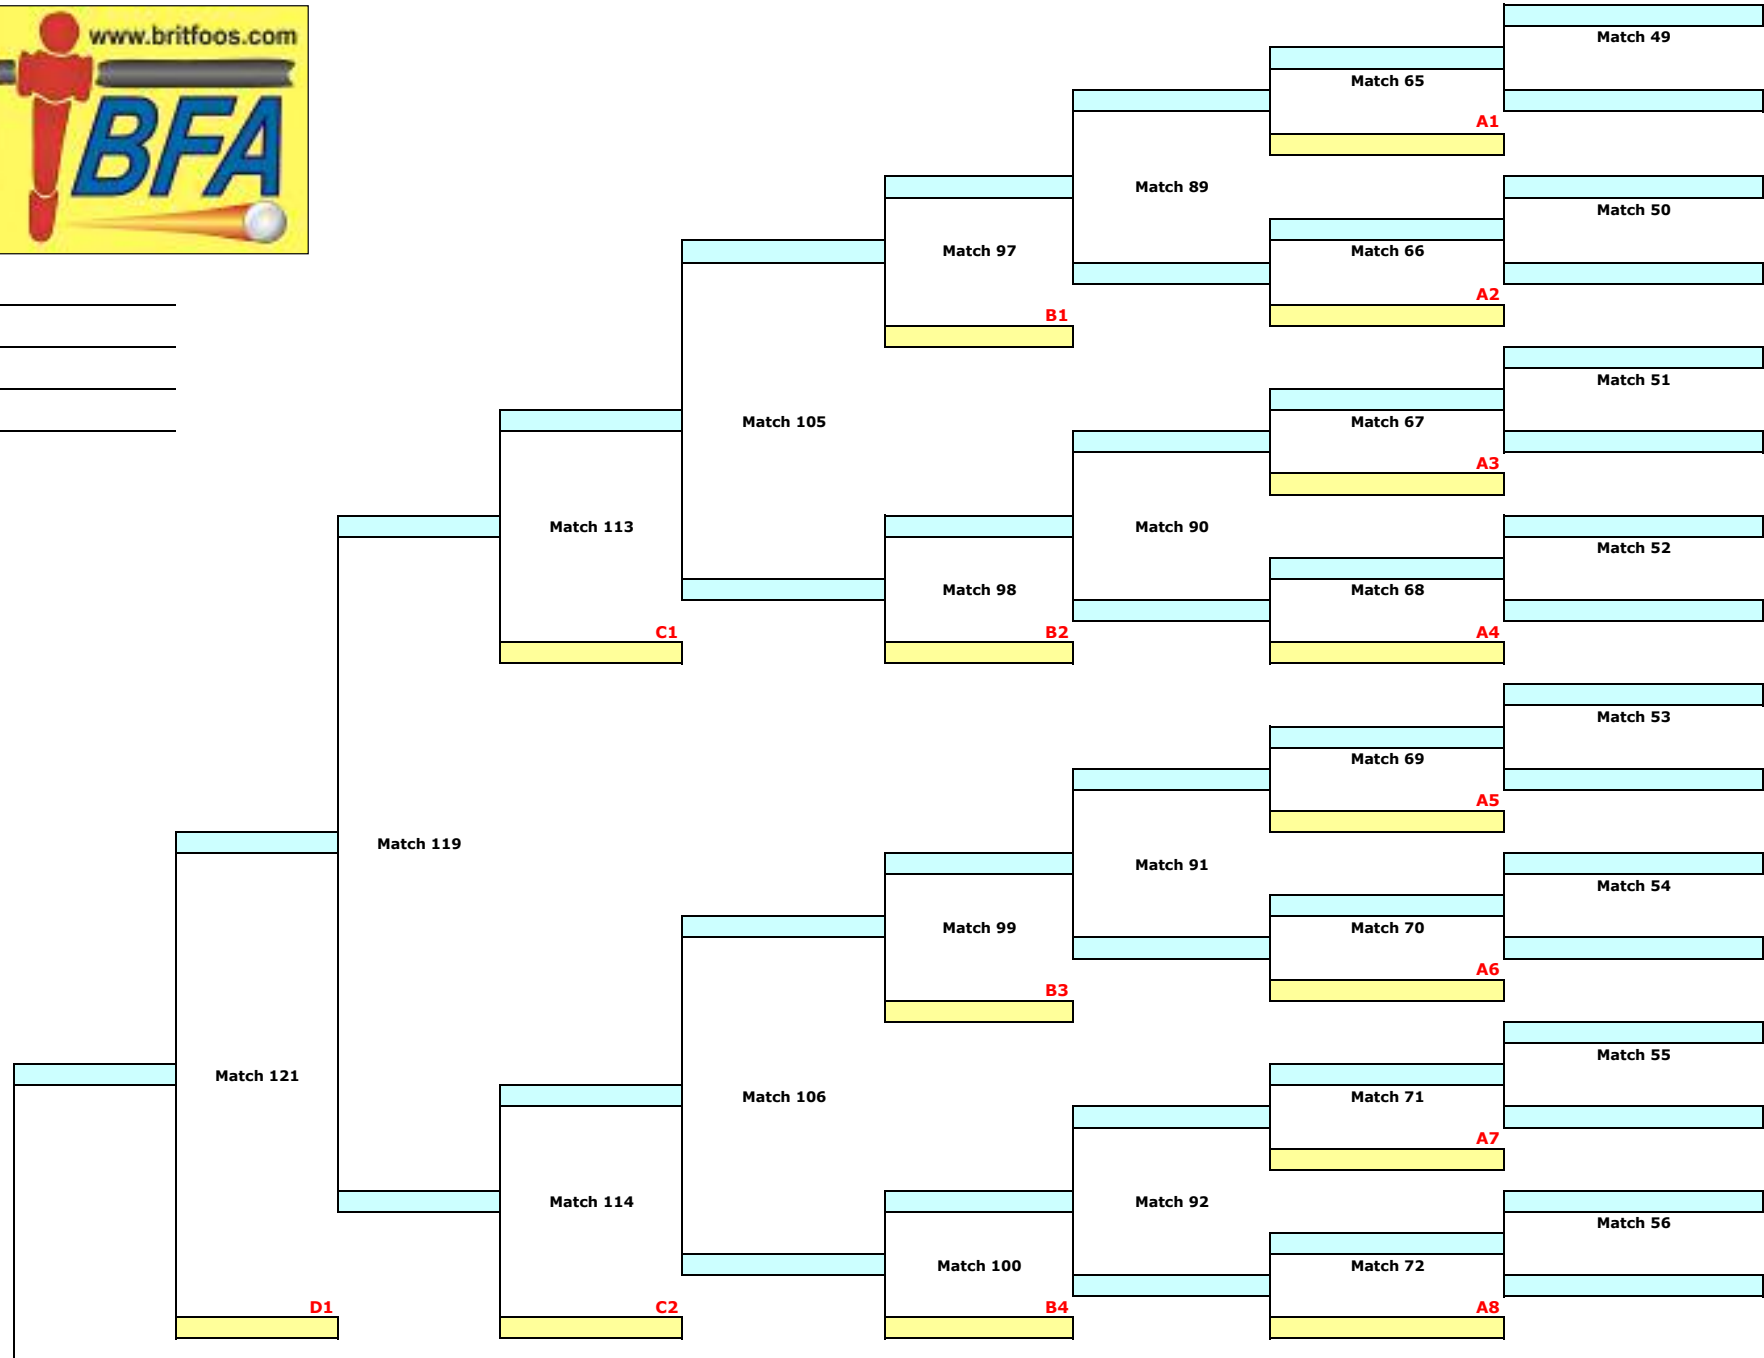

Double Elimination Chart

64 Teams

LB10

LB9

LB8

LB7

LB6

Losers Bracket

LB5

LB4

LB3

LB2

LB1

Date _____
 Event _____
 Location _____
 Promoter _____

To Final	3rd	4th	5th	7th	9th	13th	17th	25th	33rd	49th
Tornado Points	45	35	25	20	15	10	5	0	-10	-15
Garlando 49-64	50	40	35	30	25	20	15	10	5	0
Garlando 33-48	45	35	30	25	20	15	10	5	0	n/a

To LB1

To LB2

To LB4

To LB6

To LB8

To LB10

2nd

55