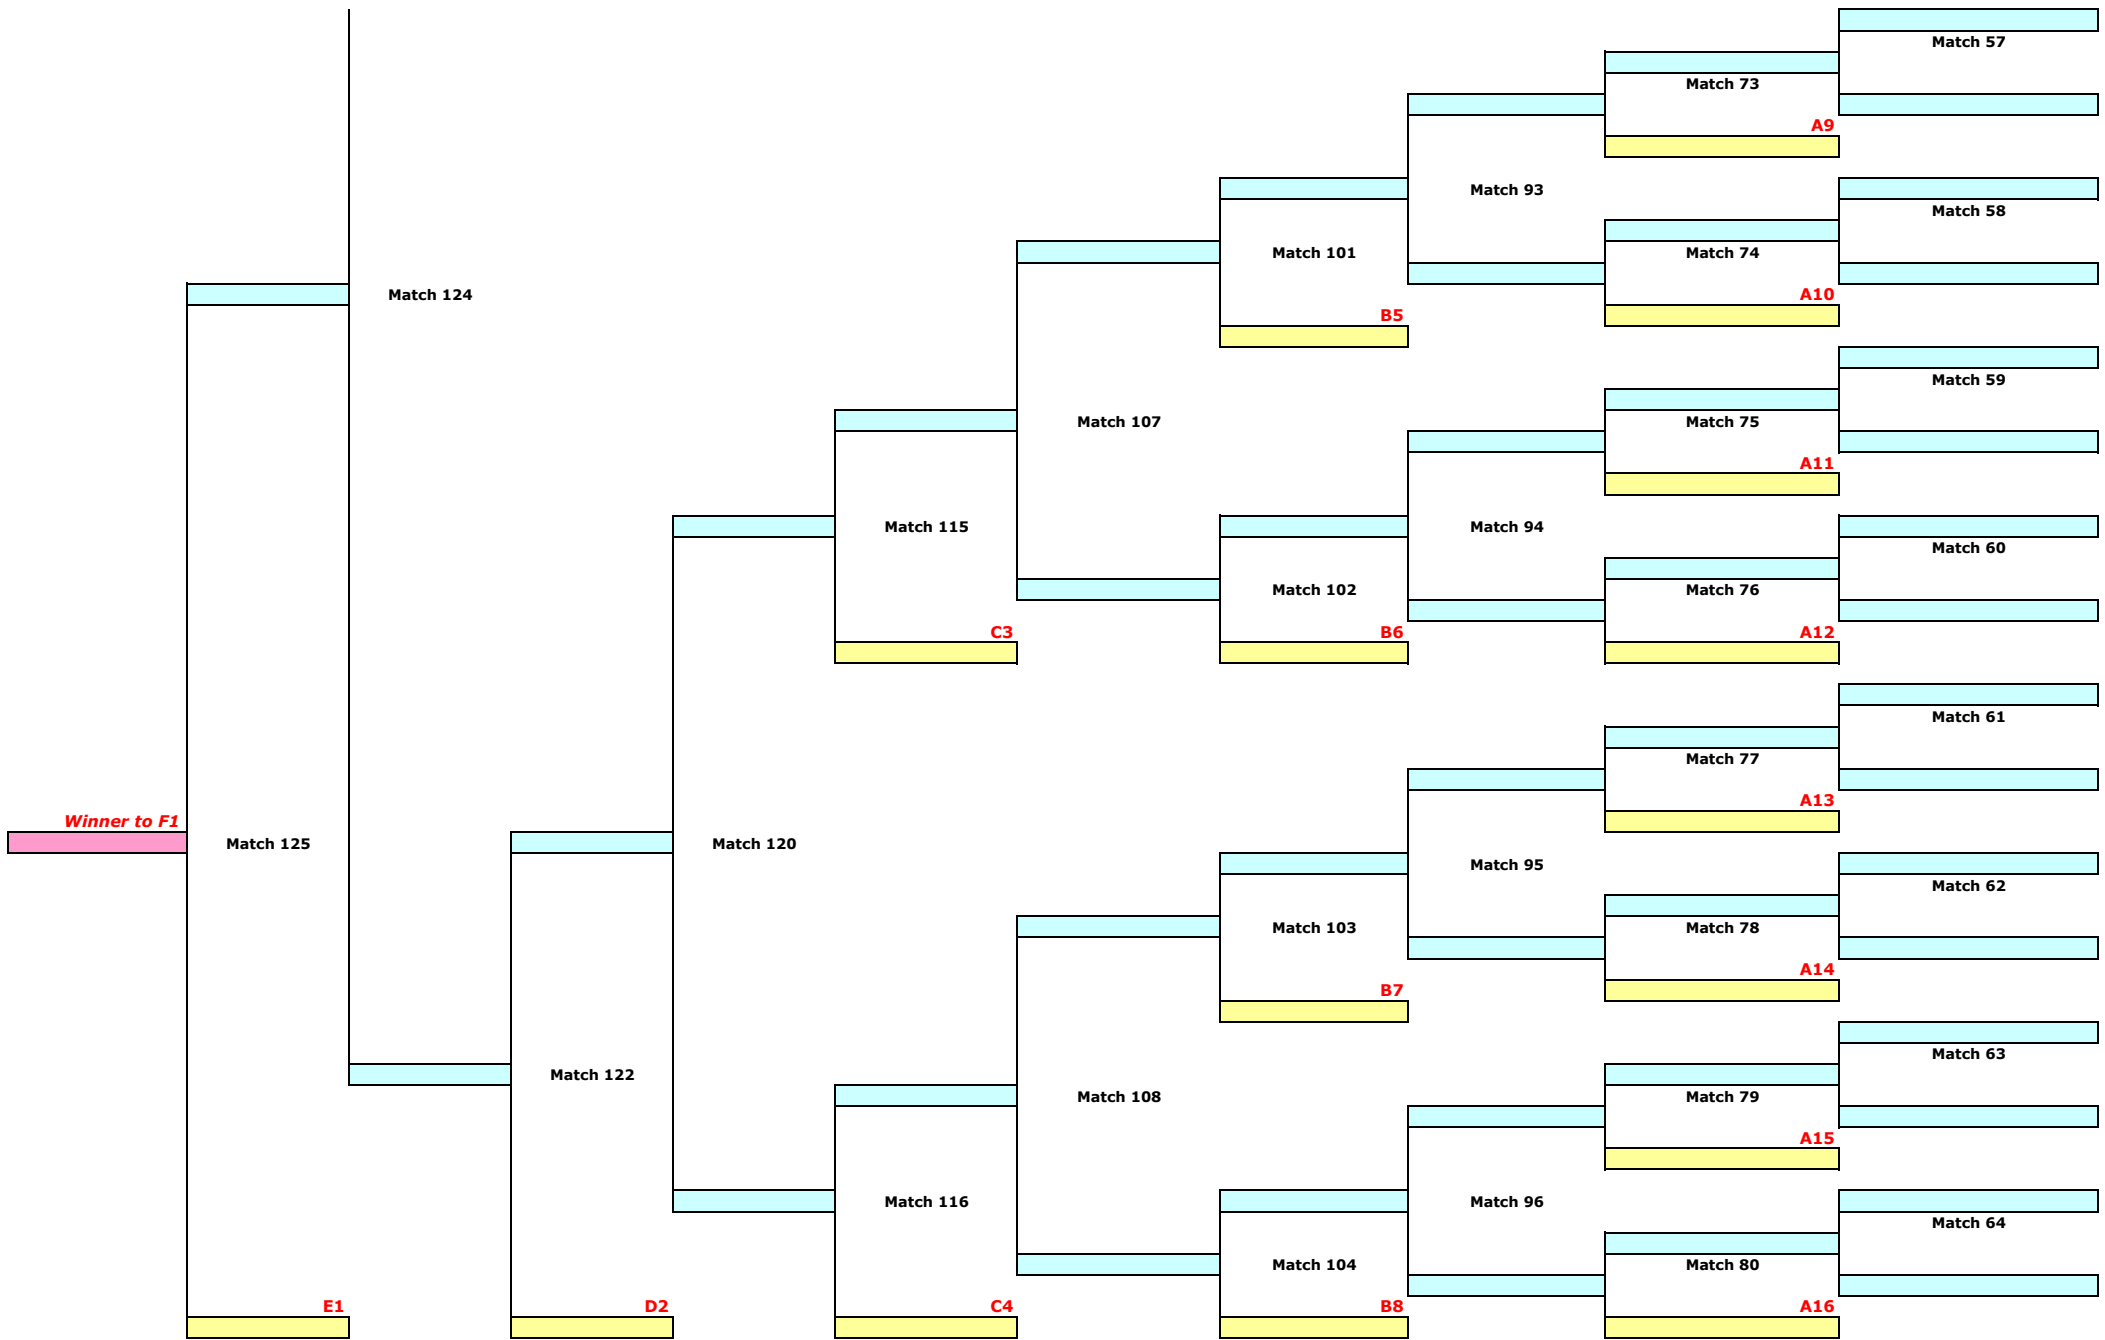

Double Elimination Chart

64 Teams

LB10

LB9

LB8

LB7

LB6

Losers Bracket

LB5

LB4

LB3

LB2

LB1

Date _____
 Event _____
 Location _____
 Promoter _____

To Final	3rd	4th	5th	7th	9th	13th	17th	25th	33rd	49th
Tornado Points	45	35	25	20	15	10	5	0	-10	-15
Garlando 49-64	50	40	35	30	25	20	15	10	5	0
Garlando 33-48	45	35	30	25	20	15	10	5	0	n/a

To LB1

To LB2

To LB4

To LB6

To LB8

To LB10

2nd

55