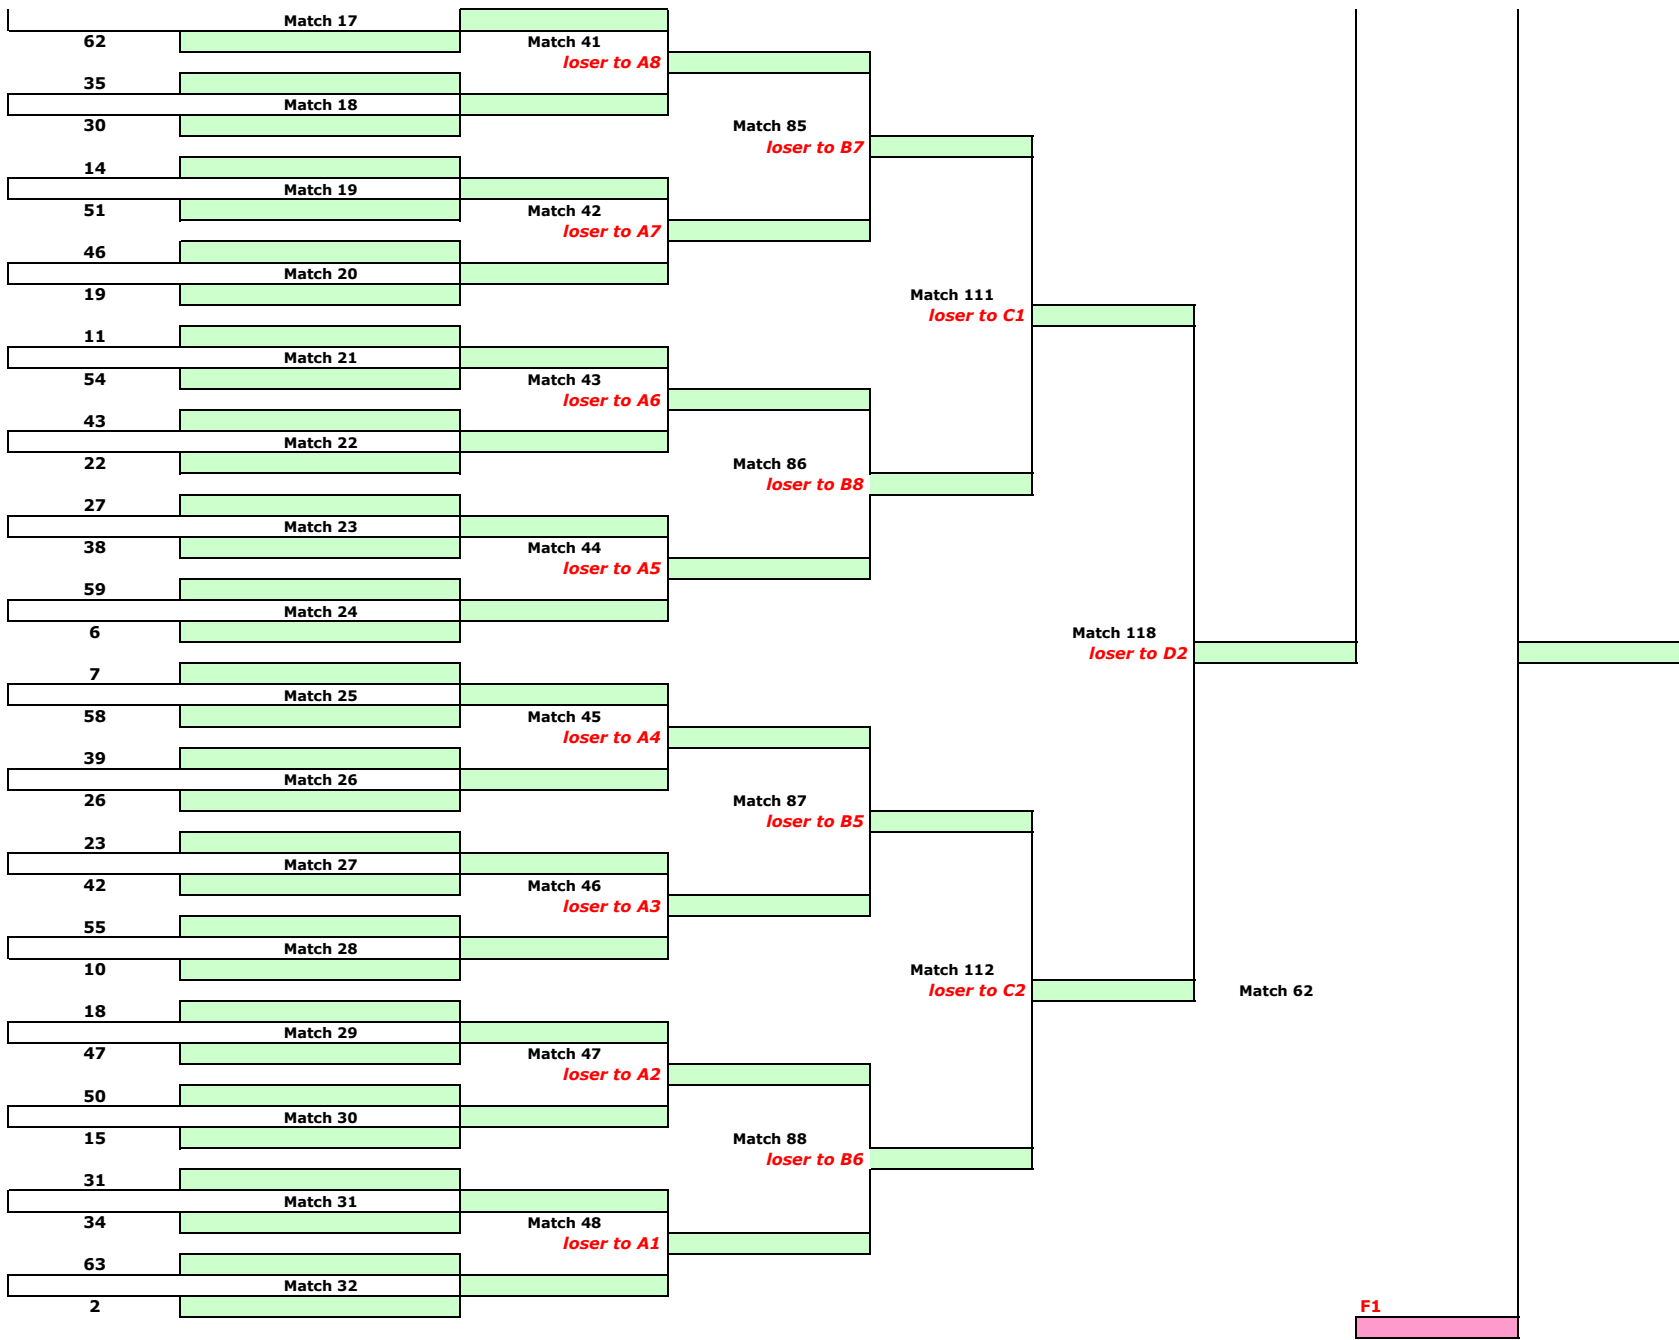

Double Elimination Chart

64 Teams

LB10

LB9

LB8

LB7

LB6

Losers Bracket

LB5

LB4

LB3

LB2

LB1

Date _____
 Event _____
 Location _____
 Promoter _____

To Final	3rd	4th	5th	7th	9th	13th	17th	25th	33rd	49th
Tornado Points	45	35	25	20	15	10	5	0	-10	-15
Garlando 49-64	50	40	35	30	25	20	15	10	5	0
Garlando 33-48	45	35	30	25	20	15	10	5	0	n/a

To LB1

To LB2

To LB4

To LB6

To LB8

To LB10

2nd

55