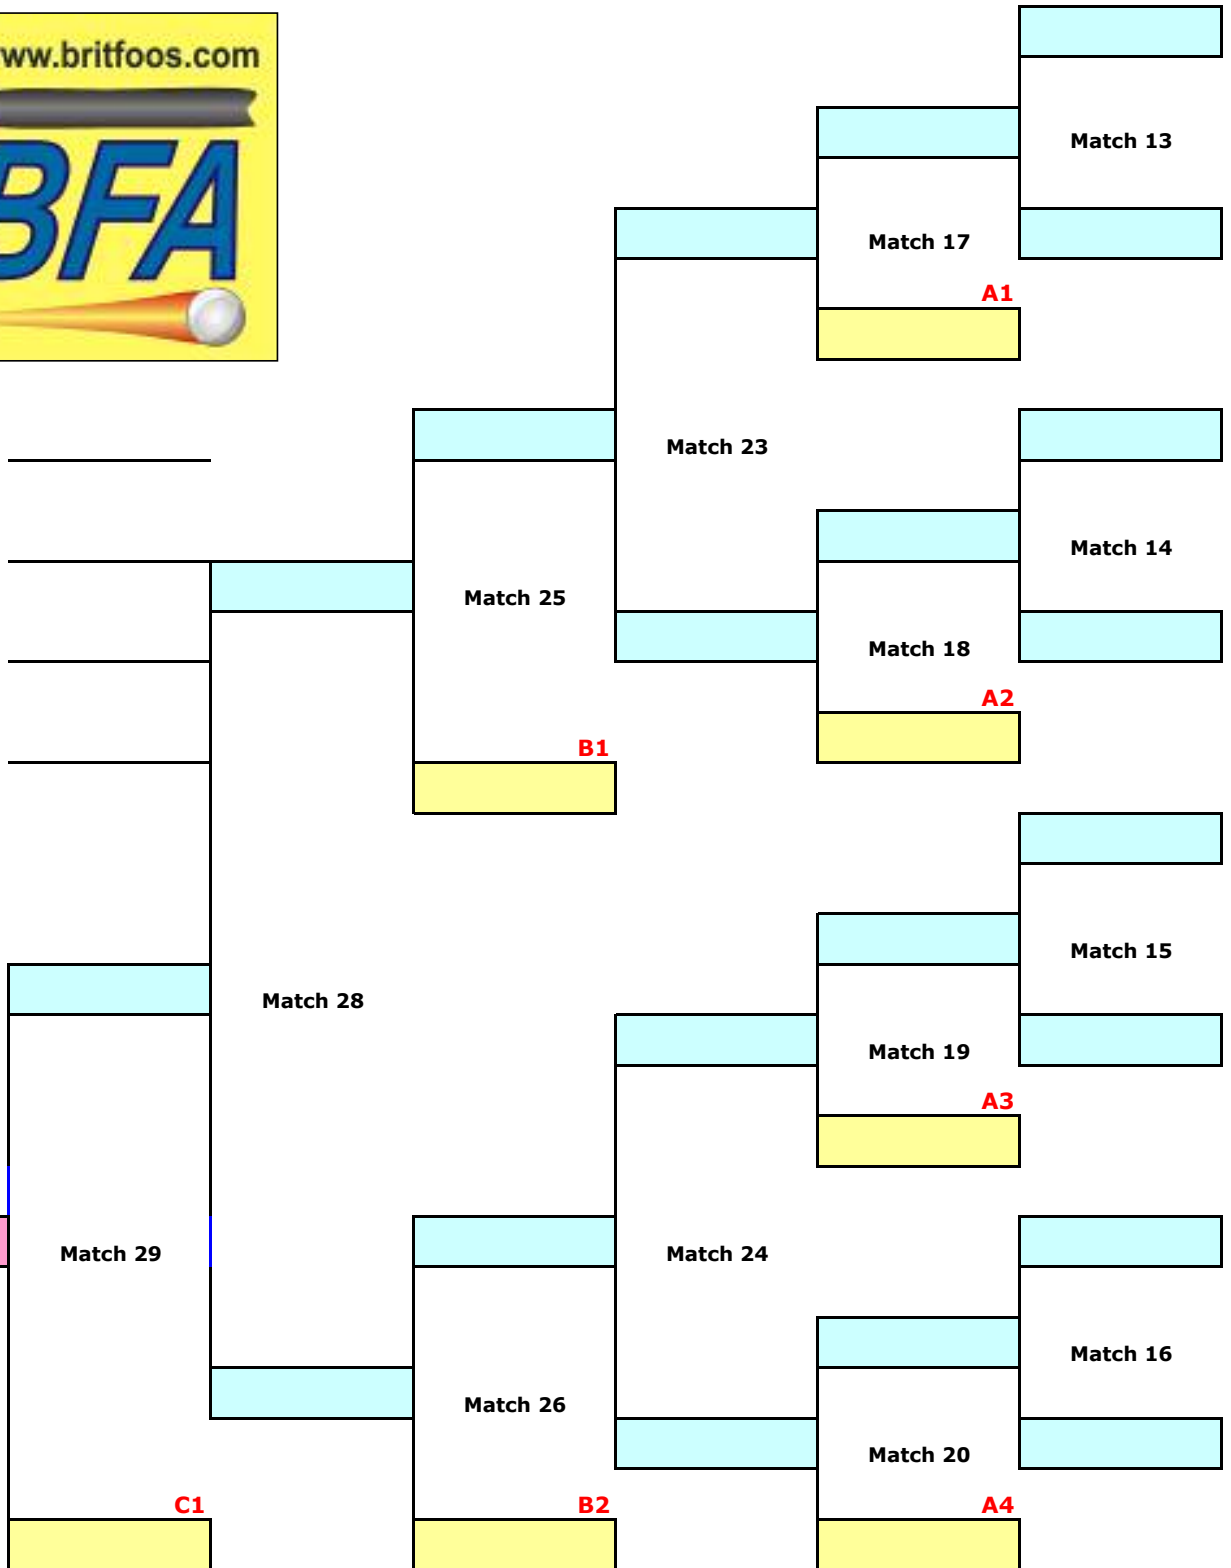

Date _____

Event _____

Location _____

Promoter _____

Winner to D1